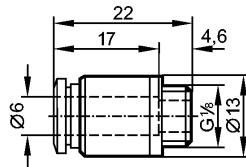

replaced by: E30076  
 Priced and sold in 1 piece quantity  
**efectorsoo**  
 E30076

PLUG CONNECTION QS-G1/8-6

Accessories

Product characteristics

Quick disconnect

QS-G 1/8-6

for tube with Ø 6 mm

Mechanical data

Design

with hexagonal socket 4 mm a/f

Housing materials

steel; PBT; brass; aluminum

Weight

[kg]

0.042

Remarks