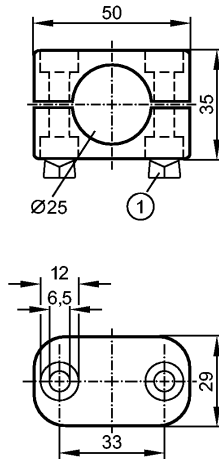

no longer available - archive entry

efectorsoo

E30040

CLAMP 25MM

Accessories

1: nuts for C type profile rails

Product characteristics

Mounting clamp

Ø 25 mm

Mechanical data

Housing materials

PA

Weight

[kg]

0.057

Accessories

Accessories (included)

2 socket-head screws; M6 x 30; 2 spring washers

Remarks

Pack quantity

[piece]

1

ifm efector, inc. • 1100 Atwater Drive • Malvern • PA 19355 — We reserve the right to make technical alterations without prior notice. — US — E30040 — 06.03.2003