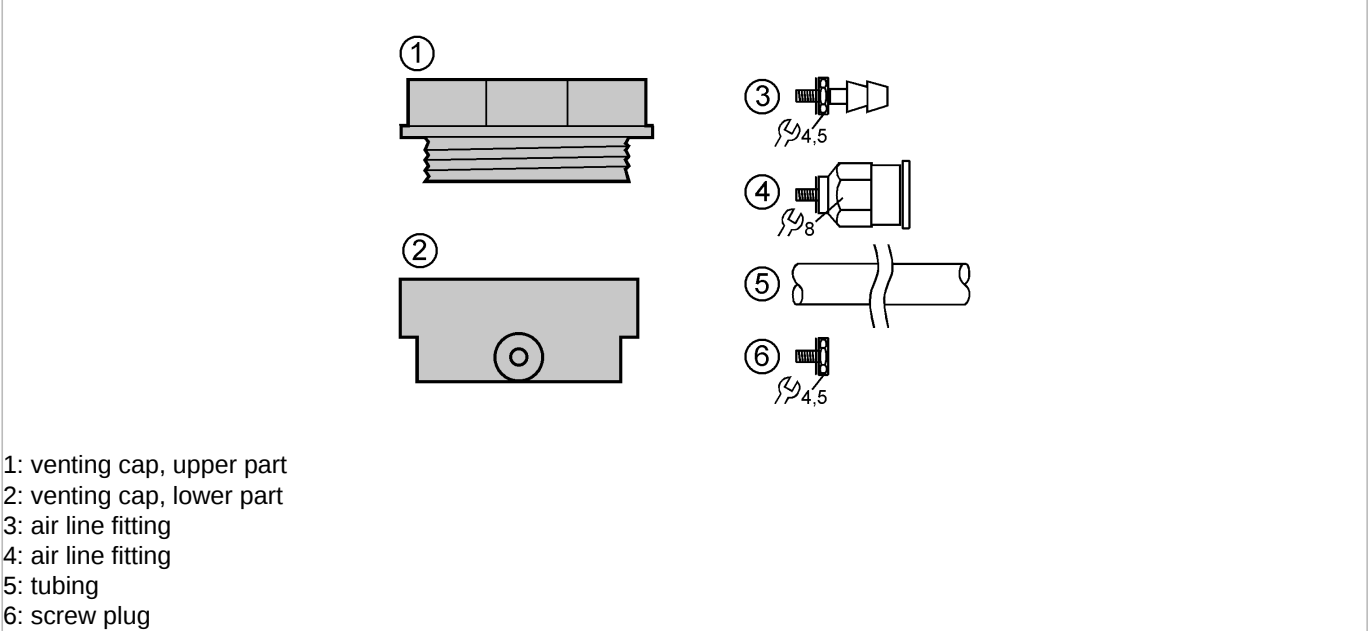

ABDECKHUE PA KPL

Accessories

- 1: venting cap, upper part
- 2: venting cap, lower part
- 3: air line fitting
- 4: air line fitting
- 5: tubing
- 6: screw plug

Product characteristics

Accessory cover for filter system

Mechanical data

Design	for pressure sensors type PA, PD	
Weight [kg]	0.035	
Remarks		
Pack quantity [piece]	1	