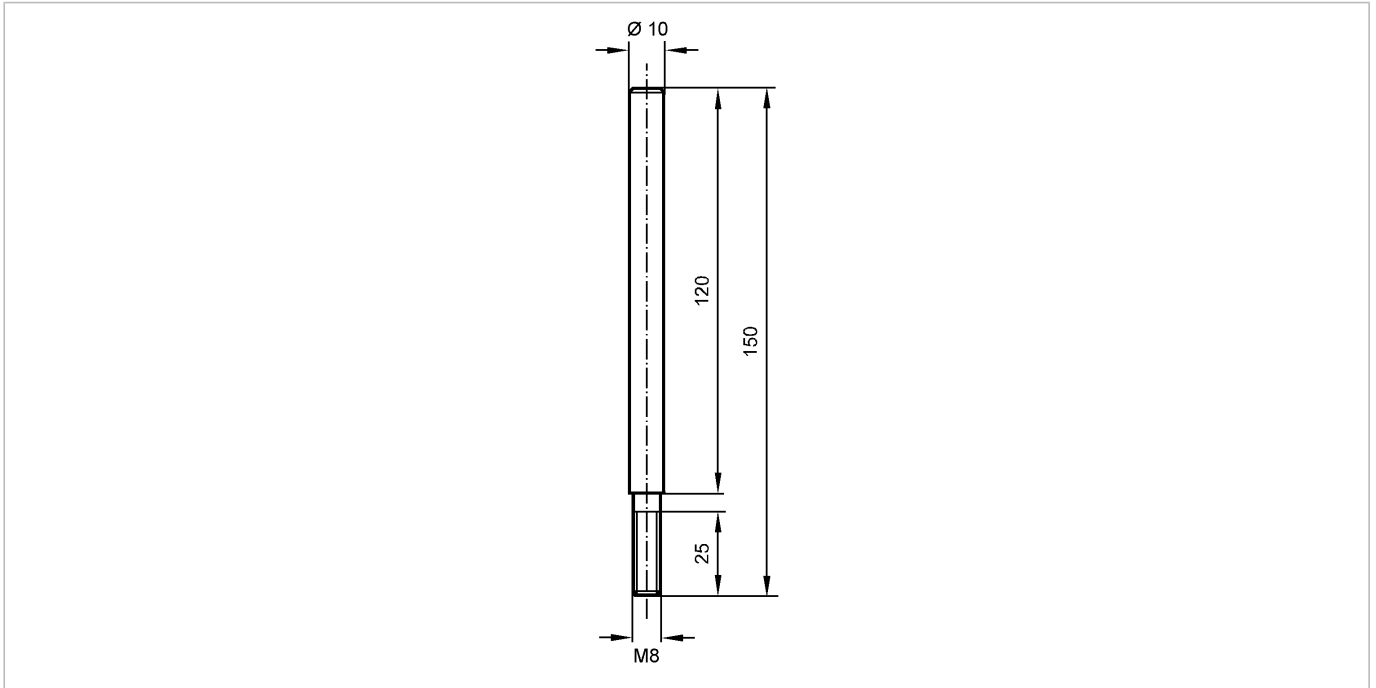

ROD MOUNTING STRAIGHT D10MM

Accessories

Product characteristics
mounting rod

Ø 10 / M8 mm

Mechanical data

Length L [mm]

150

Design

straight

Housing materials

stainless steel 316Ti / 1.4571

Weight [kg]

0.102

Remarks

Pack quantity [piece]

1