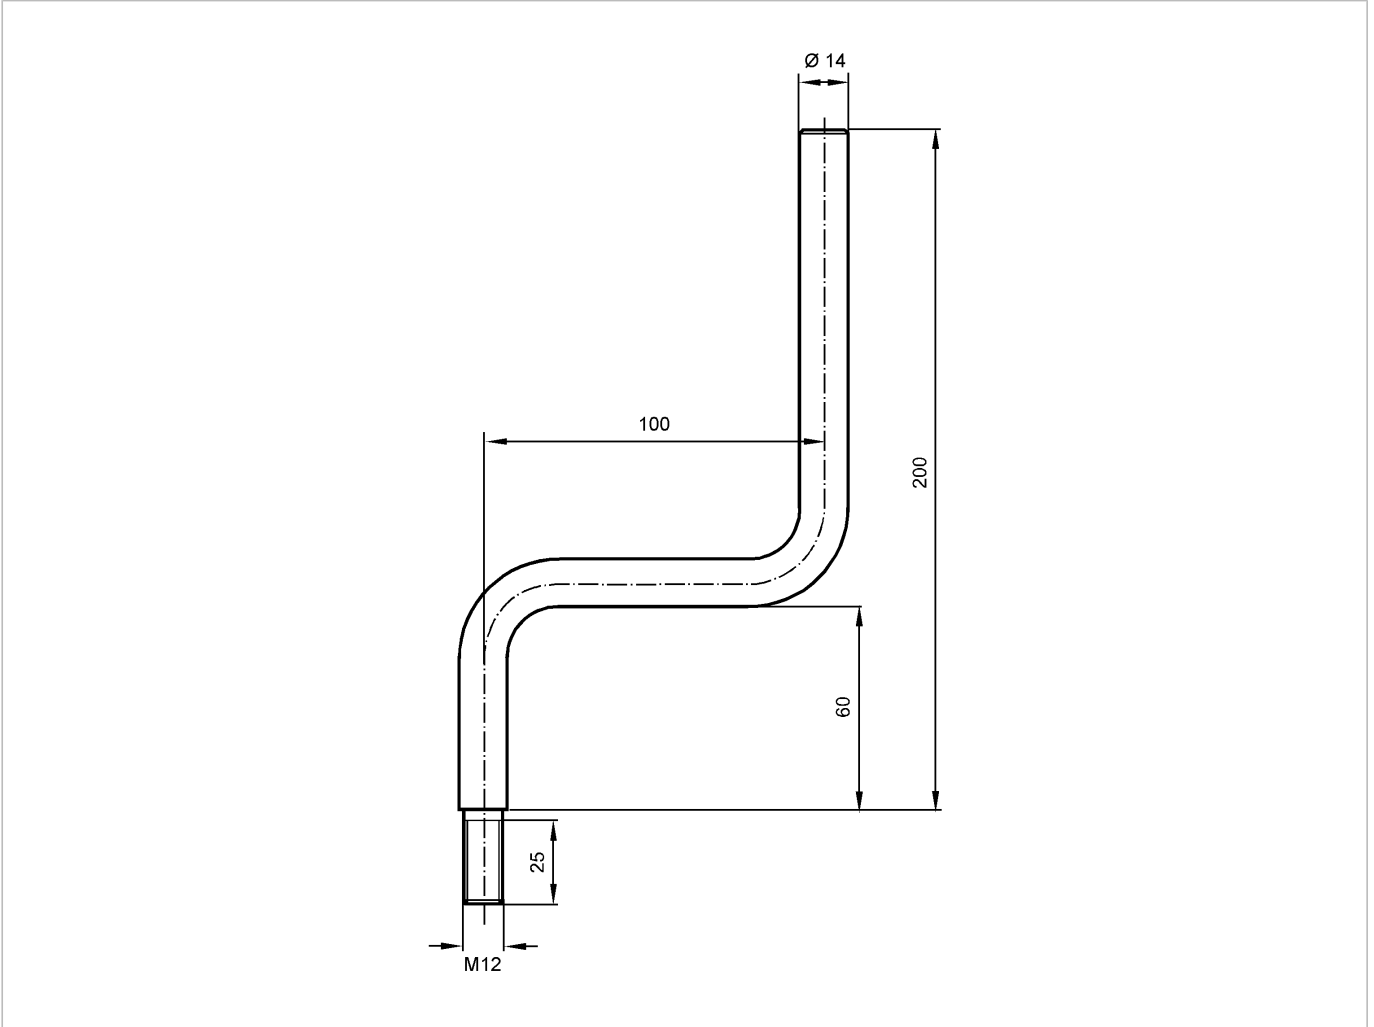

ROD MOUNTING ANGLED

Accessories

Product characteristics

mounting rod

Ø 14 / M12 mm

Mechanical data

Length L [mm]

200

Design

angled

Housing materials

stainless steel 316Ti / 1.4571

Weight [kg]

0.413

Remarks

Pack quantity [piece]