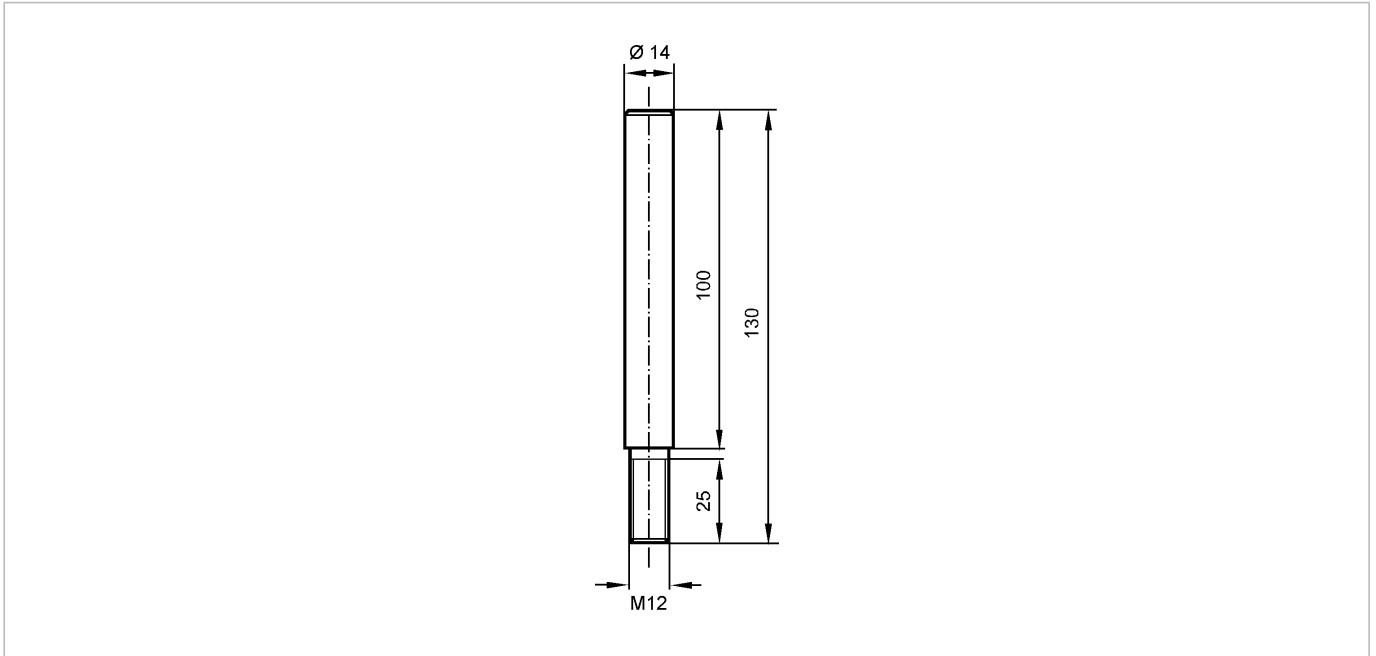

ROD MOUNTING STRAIGHT D14MM

Accessories

Product characteristics
mounting rod

Ø 14 / M12 mm

Mechanical data

Length L [mm]

130

Design

straight

Housing materials

stainless steel 316Ti / 1.4571

Weight [kg]

0.207

Remarks

Pack quantity [piece]

1