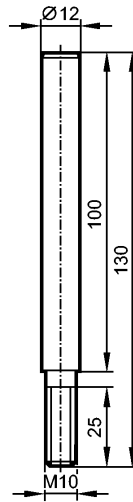

**E20938**

ROD MOUNTING STRAIGHT D12MM

**Accessories**

**Product characteristics**

mounting rod

Ø 12 / M10 mm

**Mechanical data**

Length L	[mm]	130
Design		straight
Housing materials		stainless steel 316Ti / 1.4571
Weight	[kg]	0.153

**Remarks**

Pack quantity	[piece]	1
---------------	---------	---