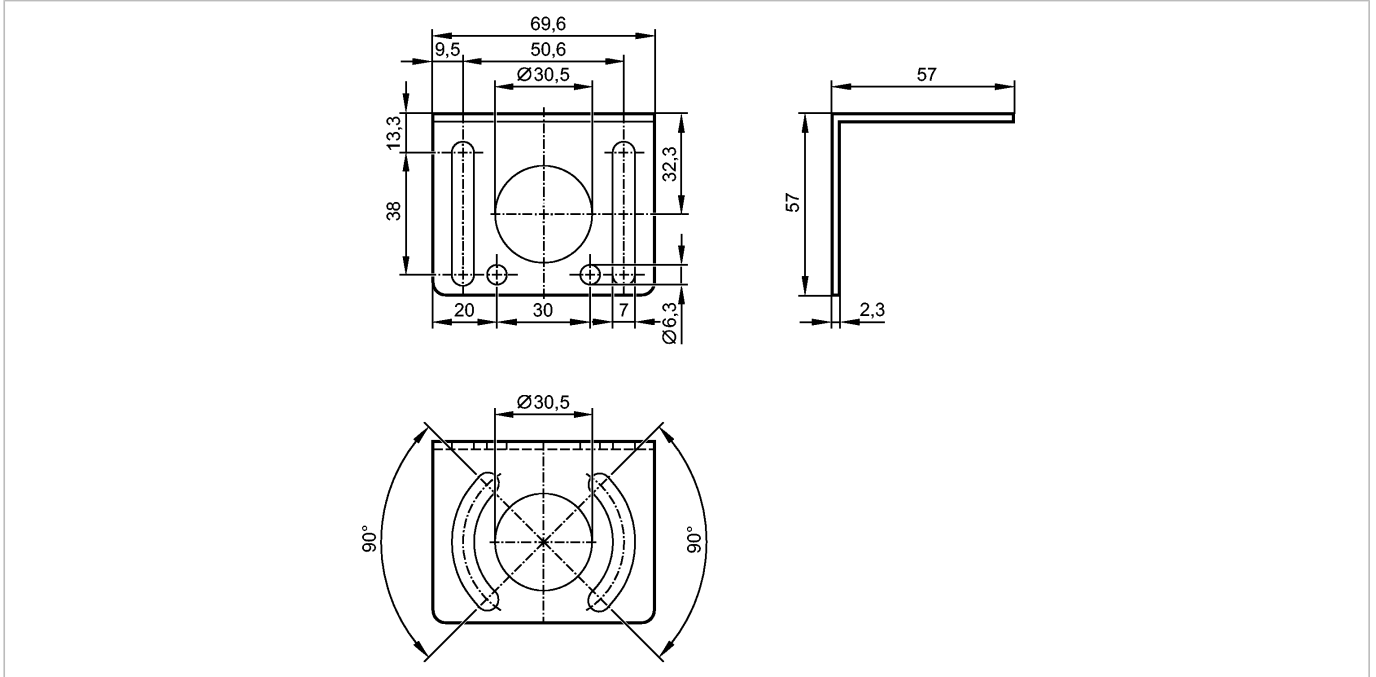

Mounting bracket OM

Accessories

Product characteristics

Mounting bracket

Mechanical data

Design

for types OM

Housing materials

stainless steel 316Ti / 1.4571

Type of mounting

Horizontal

Remarks

Pack quantity

[piece]

1