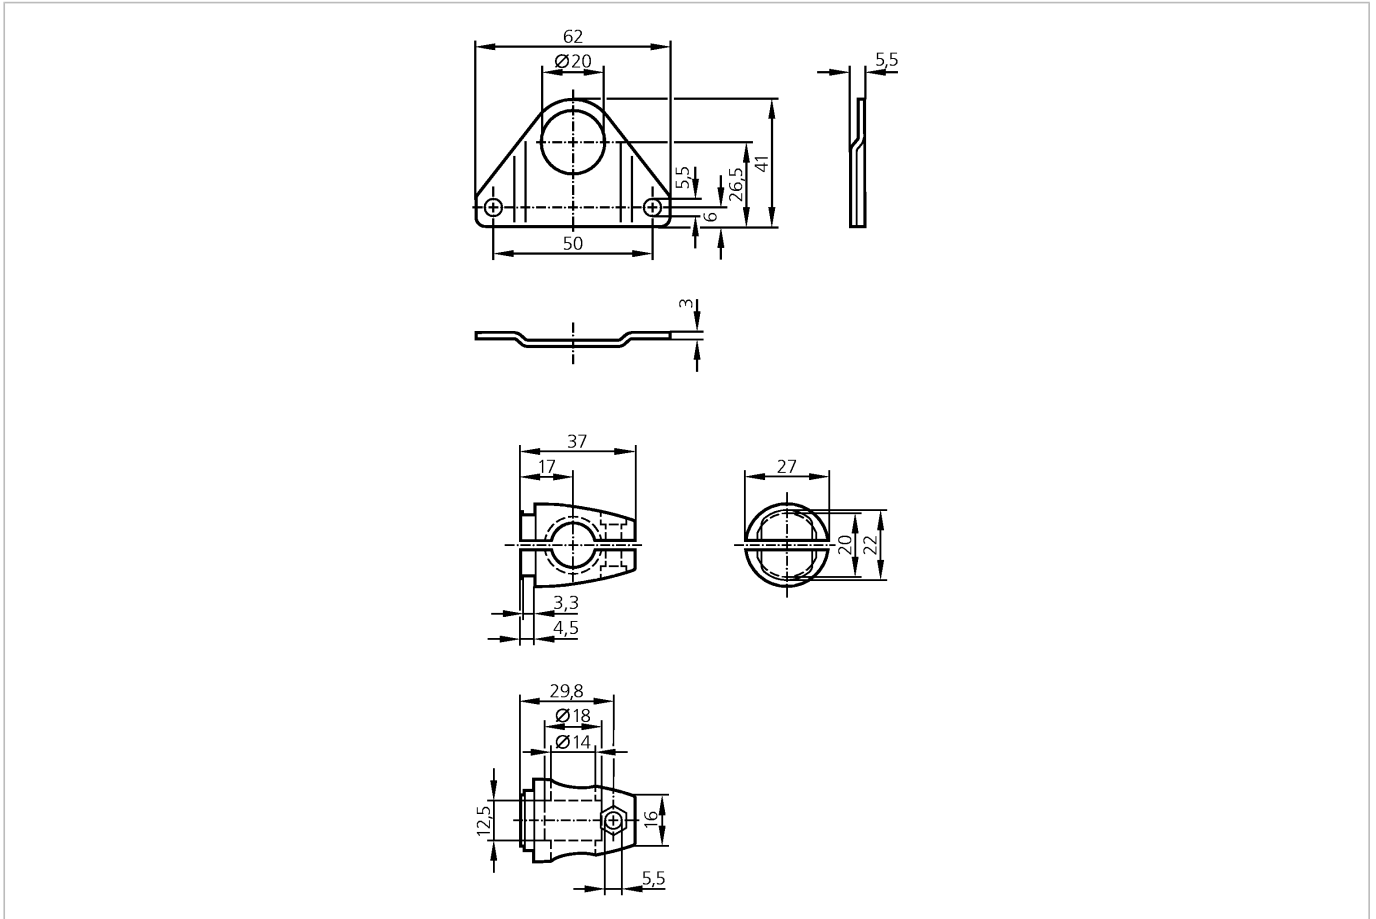

MOUNTING SET OL BOLT

Accessories

Product characteristics

Mounting set	
Clamp mounting	
Mechanical data	
Design	for types OL
Housing materials	fixture: stainless steel (303S22); clamp: diecast zinc
Type of mounting	free-standing M12
Weight [kg]	0.285
Accessories	
Accessories (included)	screw; M12x120
Remarks	
Pack quantity [piece]	1