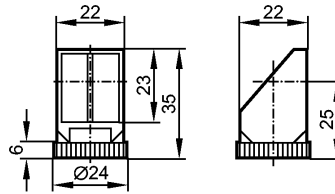

TA 90 DEG ATTACHMENT FOR OGP

Accessories

Product characteristics

angle support

90°

Environment

Protection

IP 65

Mechanical data

Design

for OG5xxx sensors for types OGP

Housing materials

housing: ABS; lens: glass

Weight

[kg]

0.021

Remarks

Pack quantity

[piece]

1

Other data

Sensing range

A	B	C
OGP	3m	2,4m
OGPL OGPL	13m 4m	10m 3m

A=TypeB=Range