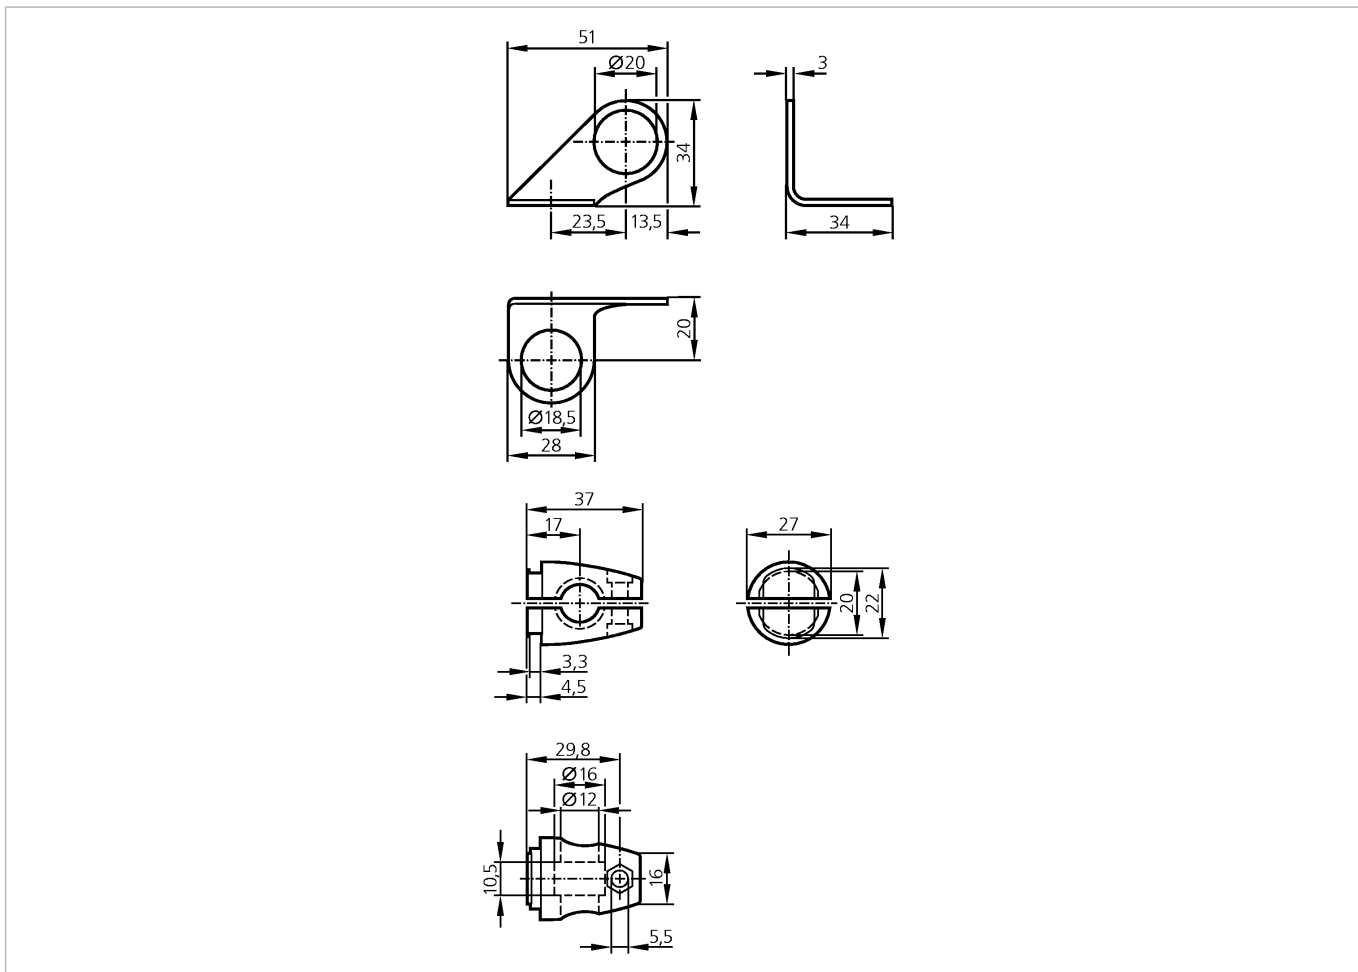

**E20721**

MOUNTING SET 2 ROD MOUNTING

Accessories

**Product characteristics**

Mounting set

Ø 18.5 mm

Clamp mounting

**Mechanical data**

Design for types OG, IG, KG

Housing materials clamp: diecast zinc; fixture: steel

Type of mounting rod mounting Ø 12 mm

Weight [kg] 0.107

**Remarks**

Pack quantity [piece] 1