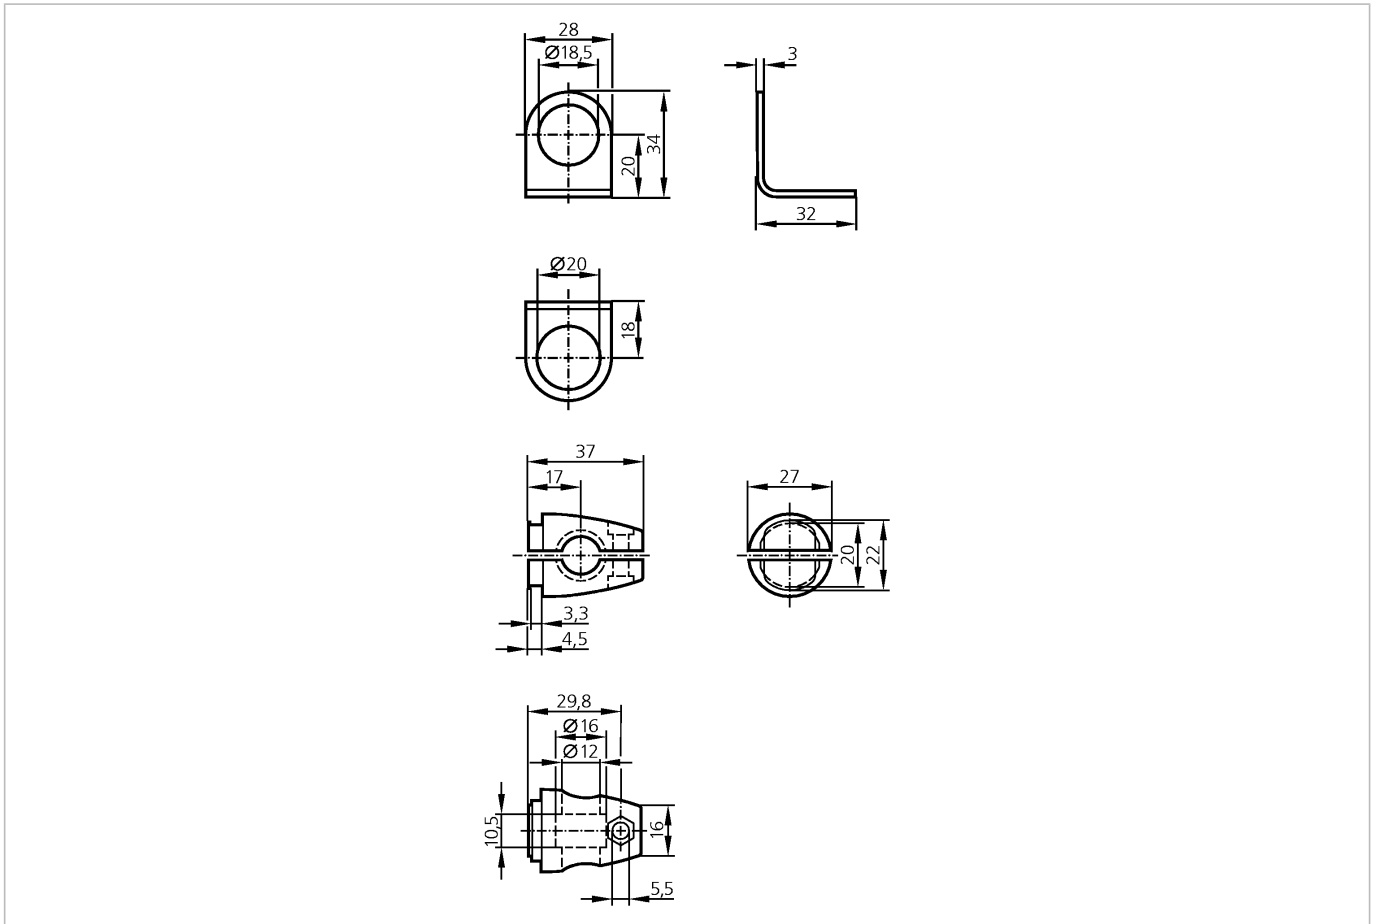

**E20720**

MOUNTING SET 1 ROD MOUNTING

Accessories

**Product characteristics**

Mounting set

$\varnothing 18.5$  mm

Clamp mounting

**Mechanical data**

Design for types OG, IG, KG

Housing materials clamp: diecast zinc; fixture: steel

Type of mounting rod mounting  $\varnothing 12$  mm

Weight [kg] 0.104

**Remarks**

Pack quantity [piece] 1