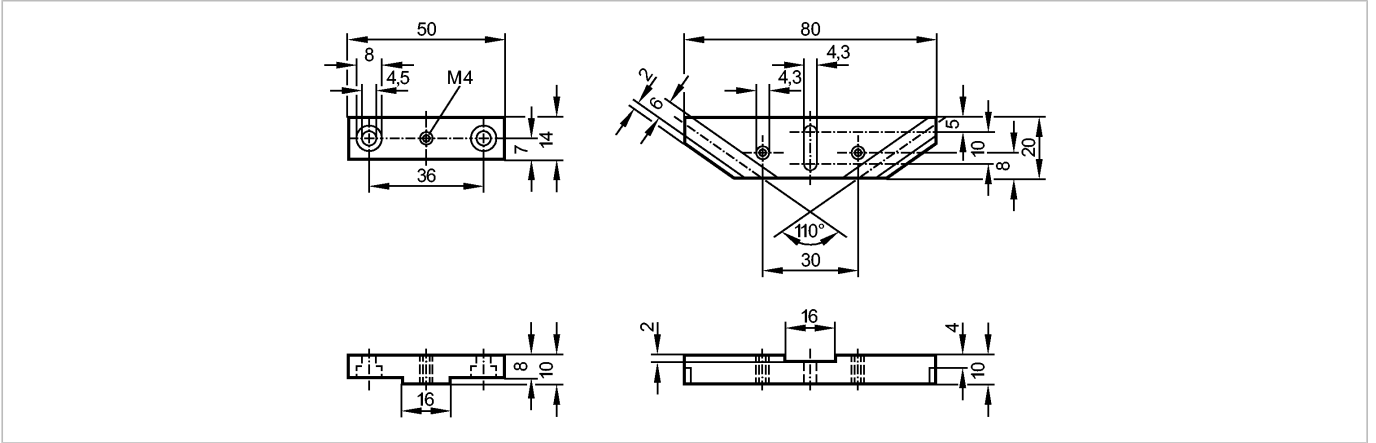

Article discontinued as of 31.March 2016

**efector200**

E20419

ANGLE SUPPORT 110°

Accessories

Product characteristics

Angle support

110°

Mechanical data

Design

for fibre optics

Housing materials

aluminum black anodized

Weight

[kg]

0.056