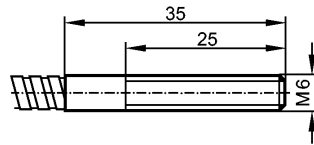

**E20071**

FT-00-A-A-M6/1M

Fiber optics

**Product characteristics**

Diffuse reflection sensor

M6

Amplifier Range  
 OKF 40 mm  
 OUF 40 mm  
 OOF 200 mm

**Monitoring range**

Range OKF: 40 mm / OUF: 40 mm / OOF: 200 mm

**Environment**

Ambient temperature [°C] -40...290

**Mechanical data**

Design	straight
Length [mm]	1000
Min. bending radius [mm]	20, for fixed installation
Fiber arrangement	⓪
Fiber optic	glass
Sensing head	aluminum
Sheathing	aluminum; adapter: ABS
Weight [kg]	0.059