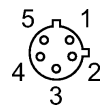

Wiring

Remarks

Pack quantity	[piece]	1