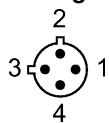

Wiring

Remarks

Pack quantity	[piece]	1