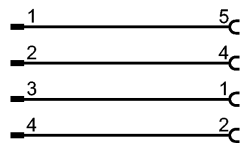

Wiring

Remarks

Pack quantity	[piece]	1