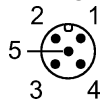

Wiring

Remarks	
Pack quantity	[piece] 1