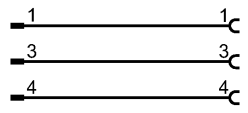

Wiring

Remarks	
Pack quantity	[piece] 1