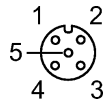

Wiring

Remarks	
Pack quantity	[piece] 1