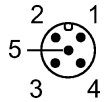

Wiring

Remarks

Pack quantity	[piece]	1