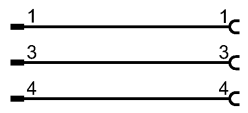

Wiring

Remarks

Pack quantity	[piece]	1