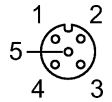

Wiring

Remarks

Pack quantity	[piece]	1