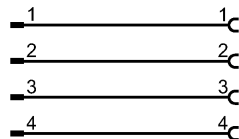

-20...105

Protection

IP 68

Mechanical data

Design

straight / straight

Material body

TPE

Material nut

stainless steel 316Ti / 1.4571

Electrical connection

Connection

PVC cable / 2 m; 4 x AWG 22 (4 x 0.34 mm<sup>2</sup>)

Sheath color

grey

Wiring