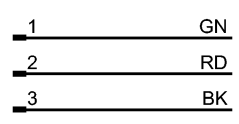

1: O-ring

Product characteristics

Bulkhead connector	
7/8" connector	
gold-plated contacts	
thread 1/2" NPT	
Electrical data	
Electrical design AC/DC	
Operating voltage [V]	600 AC/DC
Environment	
Ambient temperature [°C]	-20...100
Protection	IP 68
Mechanical data	
Design	straight
Housing materials	stainless steel
Electrical connection	
Connection	PVC cable / 0.3 m; 3 x AWG 16 (3 x 1.5 mm ²)

Wiring

Core colors

- BK black
- GN green
- RD red

Remarks

Pack quantity	[piece]	1
---------------	---------	---