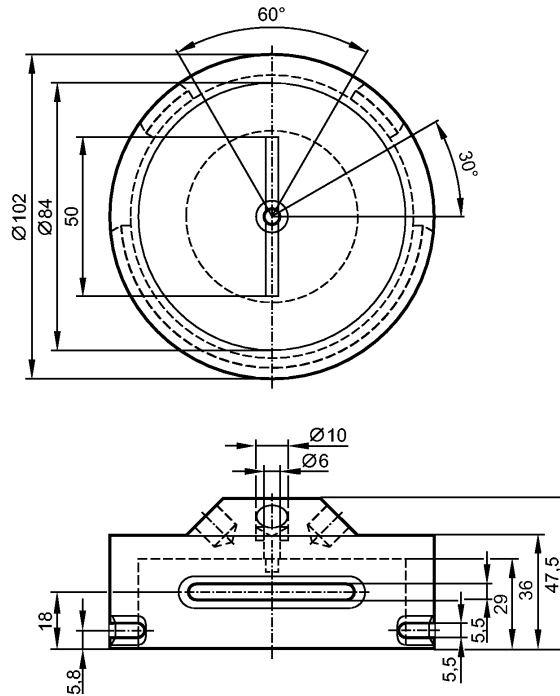

Puck d=102mm

Accessories

Product characteristics

Target puck

Ø 102 mm

adjustable target screws

Housing color: black

Mechanical data

Design

for mechanical interfaces to ISO 5211 (DIN 3337) on
pneumatic actuators or manually-operated valves

Housing materials

Target puck: PVC; screws: stainless steel 316Ti / 1.4571

Weight [kg]

0.187

Remarks

Pack quantity [piece]

1

Other data

Shaft height [mm]

30

Hole spacing 80 mm

130