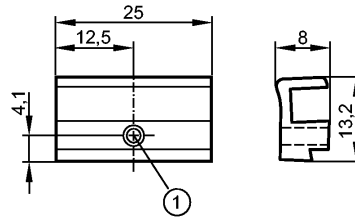

ADAPT FOR CYL BOSCH 523

Accessories

1: fixing screw across flats 1.5

Product characteristics

Adapter for Bosch-Rexroth cylinders 523 series  
(or cylinders of the same dimensions)

L-slot

Mechanical data

Design	for types MKT (T-slot cylinder sensors)
Housing materials	aluminum; screw: stainless steel
Weight [kg]	0.006
Remarks	
Pack quantity [piece]	1