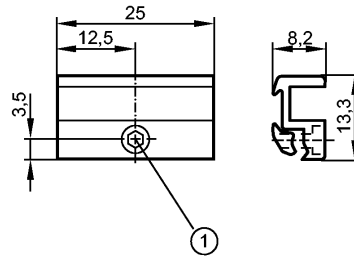

ADAPT FOR CYL BOSCH 2700

Accessories

1: fixing screw across flats 1.5

Product characteristics

Adapter for Bosch-Rexroth cylinders 2700 series
(or cylinders of the same dimensions)

Mechanical data

Design	for types MKT (T-slot cylinder sensors)
Housing materials	aluminum; screw: stainless steel
Weight [kg]	0.006
Remarks	
Pack quantity [piece]	1