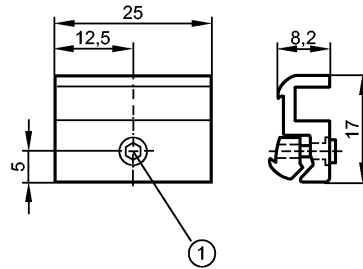

ADAPT FOR CYL BOSCH PRB

Accessories

1: fixing screw across flats 1.5

Product characteristics

Adapter for Bosch-Rexroth cylinders PRA / PRB series
(or cylinders of the same dimensions)

Mechanical data

Design	for types MKT (T-slot cylinder sensors)
Housing materials	aluminum; screw: stainless steel
Weight [kg]	0.007
Remarks	
Pack quantity [piece]	1