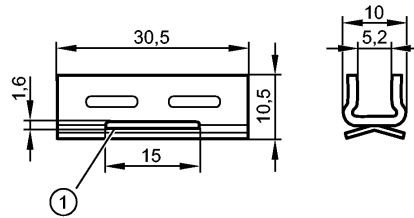

ADAPT METAL CLEAN-LINE CYL

Accessories

1: slot for fixing strap

Product characteristics

Adapter for clean-line cylinders

Mechanical data

Design	for types MKT (T-slot cylinder sensors)
Housing materials	stainless steel (304S15)
Weight [kg]	0.011
Remarks	
Pack quantity [piece]	1