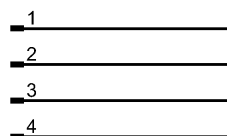

Design		straight
Material body		PA
Material nut		brass; nickel-plated
Weight	[kg]	0.025

Electrical connection

Connection	wireable; ...0.75 mm ² (Ø 4...6 mm); screw terminals
------------	---

Wiring

Remarks