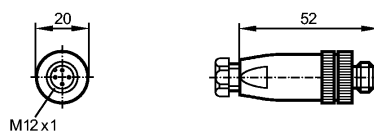

E11504

SSTGH040MSSFKPG

Connection technology

Product characteristics

Wireable plug

M12 connector

Free from silicone

Free from halogen

wireable

gold-plated contacts

Electrical data

Electrical design		AC/DC
Operating voltage	[V]	45 AC / 70 DC
Current rating	[A]	4; (...40 °C)

Environment

Ambient temperature	[°C]	-25...85
Protection		IP 68

Mechanical data

Design		straight
Material body		PA
Material nut		brass; nickel-plated
Weight	[kg]	0.025

Electrical connection

Connection	wireable; ...0.75 mm² (Ø 4...6 mm); screw terminals