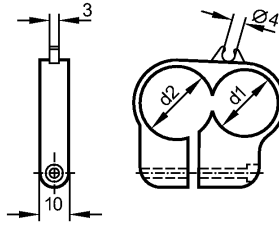

no longer available - archive entry

**efector100**

E10755

Zylinderschelle/MKR/8mm

Accessories

Product characteristics

Clip

Ø 8 mm

Mechanical data

Design

for types MKR

Housing materials

PBT

Cylinder diameter d [mm]

8

Clamping range d2 [mm]

9.2...10

Weight

[kg]

0.006

Remarks

Pack quantity

[piece]

1