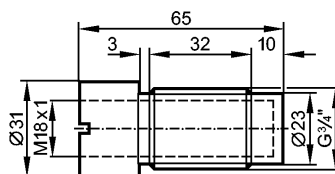

no longer available - archive entry

**efectoriso**

E10698

MOUNTING ADAPTER M18X1

Accessories

Product characteristics

Mounting adapter

G 3/4 - M18 x 1

Environment

Ambient temperature [°C] -25...110

Mechanical data

Process connection G 3/4 A

Design for types M18 x 1

Housing materials PTFE

Weight [kg] 0.048

Remarks