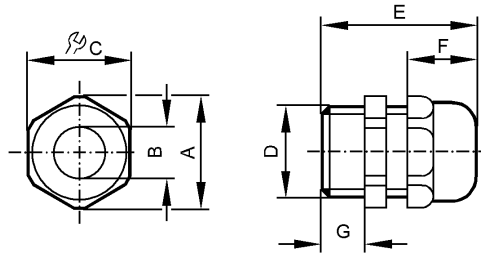

Alternative article: E21010

When selecting an alternative article and accessories please note that technical data may differ!

efector100

E10449

ASI/PG11/2XCABLEGLAND/10x

Accessories

A: 24
B: 10.8
C: 22
D: PG11
E: 29...35
F: 15
G: 8

Product characteristics

Cable gland

PG 11

Mechanical data

Design

ST11

Housing materials

PA

Weight [kg]

0.094

Remarks

Pack quantity [piece]

10

ifm efector, inc. • 1100 Atwater Drive • Malvern • PA 19355 — We reserve the right to make technical alterations without prior notice. — US — E10449 — 06.03.2003