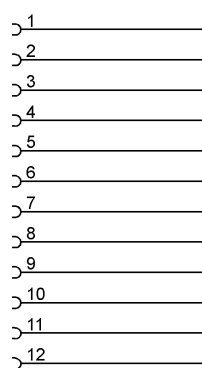

-25...90

Protection

IP 65

Mechanical data

Design

angled

Material body

brass nickel-plated

Material nut

brass; nickel-plated

Weight [kg]

0.149

Electrical connection

Connection

wireable; ...1 mm² (Ø 10...14 mm); soldering

Wiring