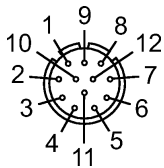

Material nut

brass; nickel-plated

Weight [kg]

0.149

Electrical connection

Connection

wireable; ...1 mm² (Ø 10...14 mm); soldering

Wiring