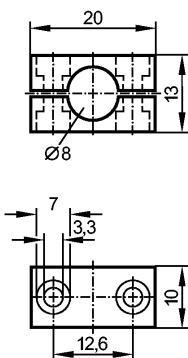

E10221

MOUNTING CLAMP D8 MM

Accessories

Product characteristics

Mounting clamp

Ø 8 mm

Mechanical data

Housing materials aluminum black anodized

Weight [kg] 0.007

Accessories

Accessories (included) 2 socket-head screws; M3 x 16

Remarks

Pack quantity [piece] 1