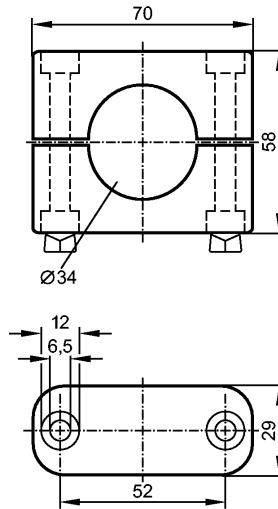

Mounting Set D34

Accessories

1: nuts for C type profile rails

Product characteristics

Mounting clamp

Ø 34 mm

Mechanical data

Housing materials

PA

Weight

[kg]

0.105

Accessories

Accessories (included)

2 socket-head screws; M6 x 50; 2 spring washers; 2 nuts for C type profile rails (slot width 11 mm)

Remarks