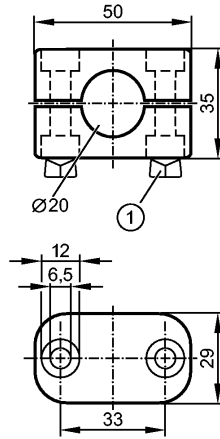

Mounting Set D20

Accessories

1: nuts for C type profile rails

Product characteristics

Mounting clamp

Ø 20 mm

Mechanical data

Housing materials

PA

Weight

[kg]

0.067

Accessories

Accessories (included)

2 socket-head screws; M6 x 30; 2 spring washers; 2 nuts for C type profile rails (slot width 11 mm)

Remarks