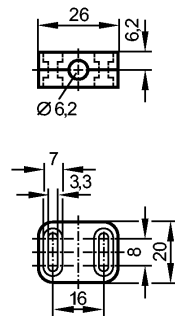

E10014

MOUNTING CLAMP D6.2 MM

Accessories

Product characteristics

Mounting clamp

Ø 6.5 mm

Mechanical data

Housing materials

PPE

Weight

[kg]

0.008

Accessories

Accessories (included)

2 mounting screws; M3 x 16

Remarks