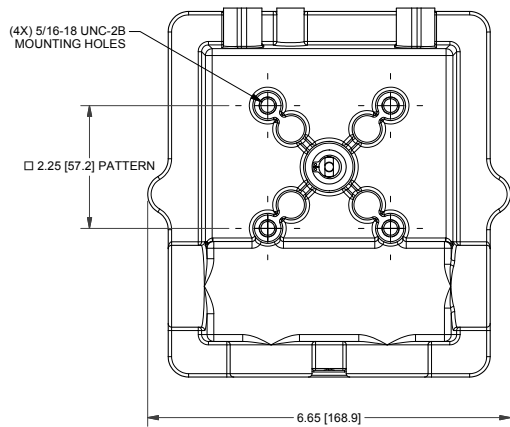

DXP-Z3WGNEB

Switchbox DXP and DXS

Enclosure	Tropicalized aluminum
Bus/Sensor	(3) GO™ Switches DPDT
Area Classification	No approvals
Visual Display	Standard 90° Green OPEN, Red CLOSED
Shaft	NAMUR 304 stainless steel
Conduit Entries	(2) 3/4" NPT
O-Rings	Buna-N
Pilot	No pilot device(s)
Spool Valve	No spool valve
Valve Cv	No valve Cv
Manual Override	No manual override
Regional Certification	No regional certification
N Switch	No N Switch

Type 4X
IP66/67

TOPWORX
INDUSTRIAL CONTROL EQUIPMENT

Serial #:

Model #:

Electrol www.electrosupply.com
sales@electrosupply.com
1-800-663-6576