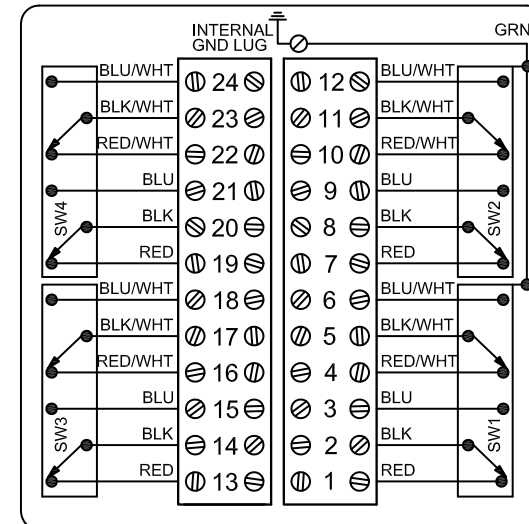

DXP-Z3WGNEB

Switchbox DXP and DXS

Enclosure	Tropicalized aluminum
Bus/Sensor	(3) GO™ Switches DPDT
Area Classification	No approvals
Visual Display	Standard 90° Green OPEN, Red CLOSED
Shaft	NAMUR 304 stainless steel
Conduit Entries	(2) 3/4" NPT
O-Rings	Buna-N
Pilot	No pilot device(s)
Spool Valve	No spool valve
Valve Cv	No valve Cv
Manual Override	No manual override
Regional Certification	No regional certification
N Switch	No N Switch

Type 4X
IP66/67

TOPWORX
INDUSTRIAL CONTROL EQUIPMENT

Serial #:

Model #:

Electrol www.electrosupply.com
sales@electrosupply.com
1-800-663-6576