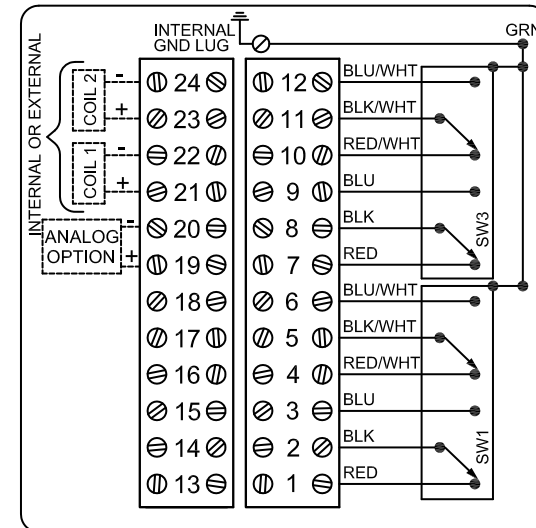

DXP-Z21BREB

Switchbox DXP and DXS

Enclosure	Tropicalized aluminum
Bus/Sensor	(2) GO™ Switches DPDT hermetic seal
Area Classification	Explosion proof / flame proof
Visual Display	90° Black OPEN, Yellow CLOSED
Shaft	1/4" DD 316 stainless steel
Conduit Entries	(2) 3/4" NPT
O-Rings	Buna-N
Pilot	No pilot device(s)
Spool Valve	No spool valve
Valve Cv	No valve Cv
Manual Override	No manual override
Regional Certification	No regional certification
N Switch	No N Switch