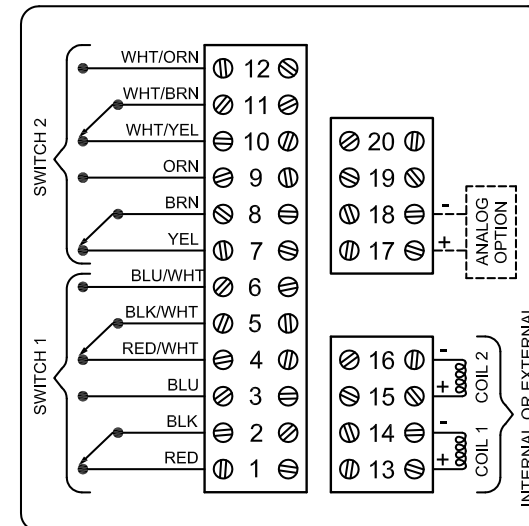

DXP-T211NEB

Switchbox DXP and DXS

Enclosure	Tropicalized aluminum
Bus/Sensor	(2) Mechanical DPDT
Area Classification	Explosion proof / flame proof
Visual Display	3 way, 90° L Port
Shaft	NAMUR 304 stainless steel
Conduit Entries	(2) 3/4" NPT
O-Rings	Buna-N
Pilot	No pilot device(s)
Spool Valve	No spool valve
Valve Cv	No valve Cv
Manual Override	No manual override
Regional Certification	No regional certification
N Switch	No N Switch