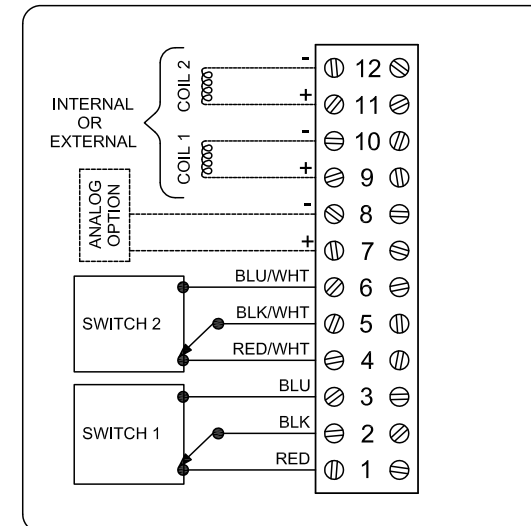

DXP-MXWYNMB

Switchbox DXP and DXS

Enclosure	Tropicalized aluminum
Bus/Sensor	4-20mA transmitter w/ mechanical SPDT
Area Classification	No approvals
Visual Display	90° Yellow OPEN, Black CLOSED
Shaft	NAMUR 304 stainless steel
Conduit Entries	(2) M20
O-Rings	Buna-N
Pilot	No pilot device(s)
Spool Valve	No spool valve
Valve Cv	No valve Cv
Manual Override	No manual override
Regional Certification	No regional certification
N Switch	No N Switch