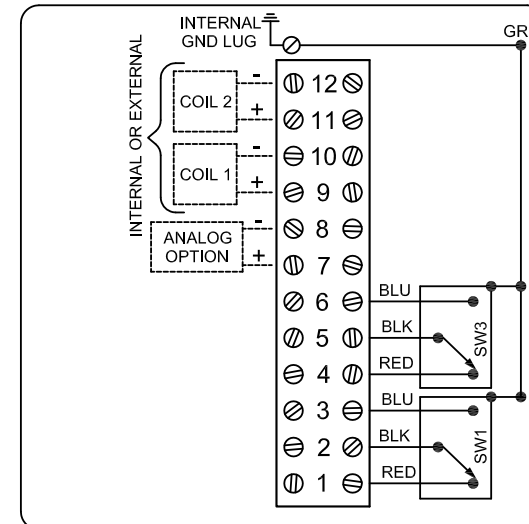

DXP-LX1GNEB0000B

Switchbox DXP and DXS

Enclosure	Tropicalized aluminum
Bus/Sensor	4-20mA transmitter w/ GO™ Switch SPDT
Area Classification	Explosion proof / flame proof
Visual Display	Standard 90° Green OPEN, Red CLOSED
Shaft	NAMUR 304 stainless steel
Conduit Entries	(2) 3/4" NPT
O-Rings	Buna-N
Pilot	No pilot device(s)
Spool Valve	No spool valve
Valve Cv	No valve Cv
Manual Override	No manual override
Regional Certification	InMetro
N Switch	No N Switch