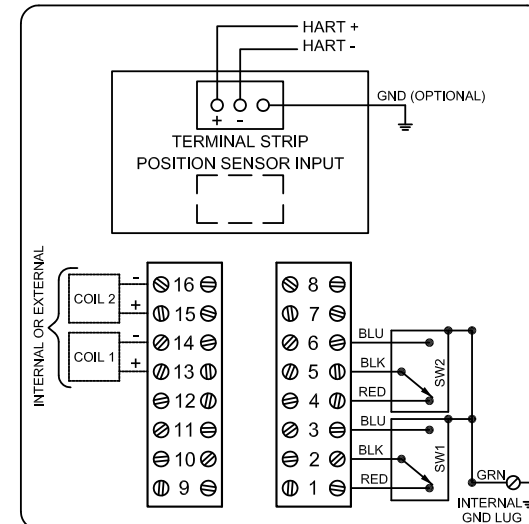

DXP-LH14NEB

Switchbox DXP and DXS

Enclosure	Tropicalized aluminum
Bus/Sensor	HART transmitter w/ GO™ Switch SPDT
Area Classification	Explosion proof / flame proof
Visual Display	45° Green OPEN, Red CLOSED
Shaft	NAMUR 304 stainless steel
Conduit Entries	(2) 3/4" NPT
O-Rings	Buna-N
Pilot	No pilot device(s)
Spool Valve	No spool valve
Valve Cv	No valve Cv
Manual Override	No manual override
Regional Certification	No regional certification
N Switch	No N Switch