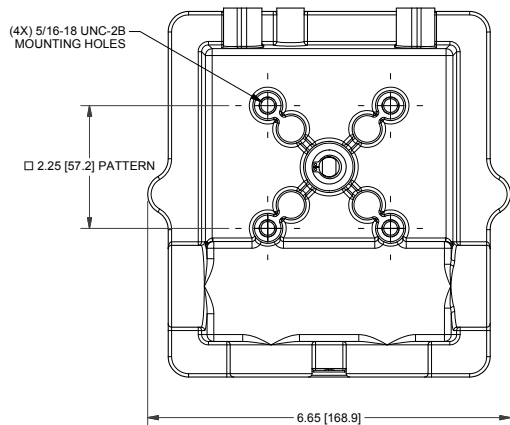

DXP-L415SEB

Switchbox DXP and DXS

Enclosure	Tropicalized aluminum
Bus/Sensor	(4) GO™ Switches SPDT hermetic seal
Area Classification	Explosion proof / flame proof
Visual Display	3 way, 90° T Port
Shaft	1/4" DD 304 stainless steel
Conduit Entries	(2) 3/4" NPT
O-Rings	Buna-N
Pilot	No pilot device(s)
Spool Valve	No spool valve
Valve Cv	No valve Cv
Manual Override	No manual override
Regional Certification	No regional certification
N Switch	No N Switch

Model #:

Serial #:

Electrol

www.electrosupply.com
sales@electrosupply.com
1-800-663-6576