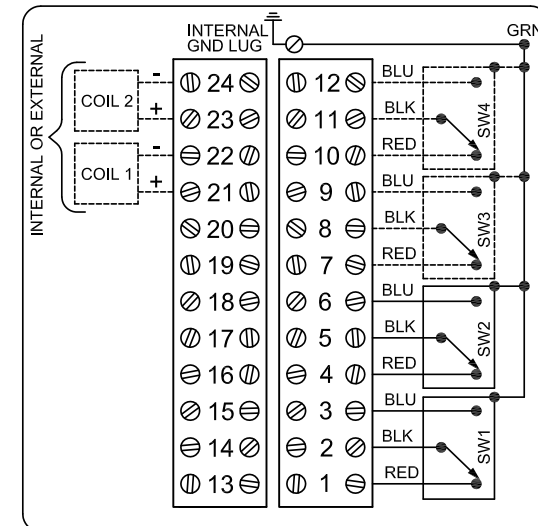

DXP-L415SEB

Switchbox DXP and DXS

Enclosure	Tropicalized aluminum
Bus/Sensor	(4) GO™ Switches SPDT hermetic seal
Area Classification	Explosion proof / flame proof
Visual Display	3 way, 90° T Port
Shaft	1/4" DD 304 stainless steel
Conduit Entries	(2) 3/4" NPT
O-Rings	Buna-N
Pilot	No pilot device(s)
Spool Valve	No spool valve
Valve Cv	No valve Cv
Manual Override	No manual override
Regional Certification	No regional certification
N Switch	No N Switch

Model #:

Serial #:

Electrol

www.electrosupply.com
sales@electrosupply.com
1-800-663-6576