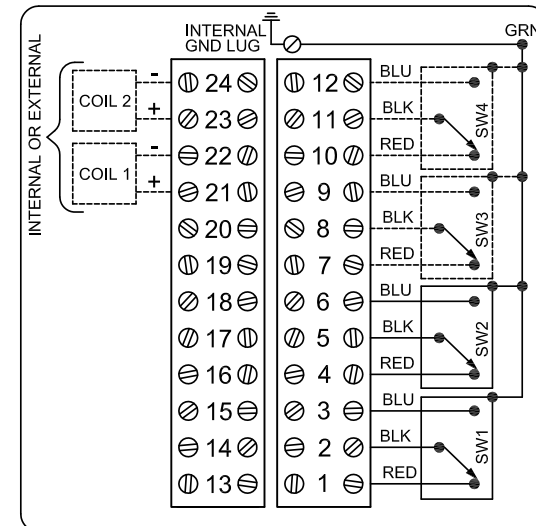

DXP-L410SMB

Switchbox DXP and DXS

Enclosure	Tropicalized aluminum
Bus/Sensor	(4) GO™ Switches SPDT hermetic seal
Area Classification	Explosion proof / flame proof
Visual Display	No indicator
Shaft	1/4" DD 304 stainless steel
Conduit Entries	(2) M20
O-Rings	Buna-N
Pilot	No pilot device(s)
Spool Valve	No spool valve
Valve Cv	No valve Cv
Manual Override	No manual override
Regional Certification	No regional certification
N Switch	No N Switch

Model #:

Serial #:

Electrol

www.electrosupply.com
sales@electrosupply.com
1-800-663-6576