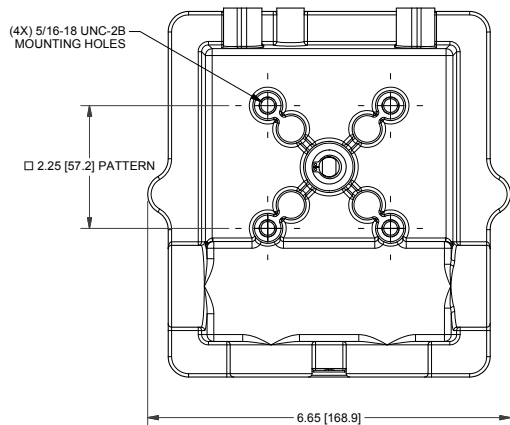

DXP-L410SMB

Switchbox DXP and DXS

Enclosure	Tropicalized aluminum
Bus/Sensor	(4) GO™ Switches SPDT hermetic seal
Area Classification	Explosion proof / flame proof
Visual Display	No indicator
Shaft	1/4" DD 304 stainless steel
Conduit Entries	(2) M20
O-Rings	Buna-N
Pilot	No pilot device(s)
Spool Valve	No spool valve
Valve Cv	No valve Cv
Manual Override	No manual override
Regional Certification	No regional certification
N Switch	No N Switch

Model #:

Serial #:

Electrol

www.electrosupply.com
sales@electrosupply.com
1-800-663-6576