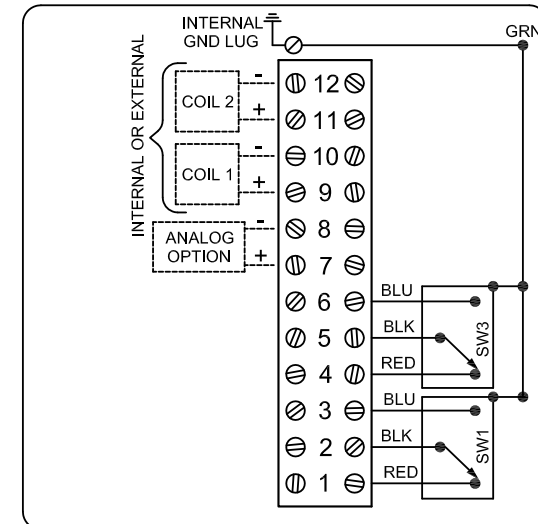

DXP-L21GRMB

Switchbox DXP and DXS

Enclosure	Tropicalized aluminum
Bus/Sensor	(2) GO™ Switches SPDT hermetic seal
Area Classification	Explosion proof / flame proof
Visual Display	Standard 90° Green OPEN, Red CLOSED
Shaft	1/4" DD 316 stainless steel
Conduit Entries	(2) M20
O-Rings	Buna-N
Pilot	No pilot device(s)
Spool Valve	No spool valve
Valve Cv	No valve Cv
Manual Override	No manual override
Regional Certification	No regional certification
N Switch	No N Switch