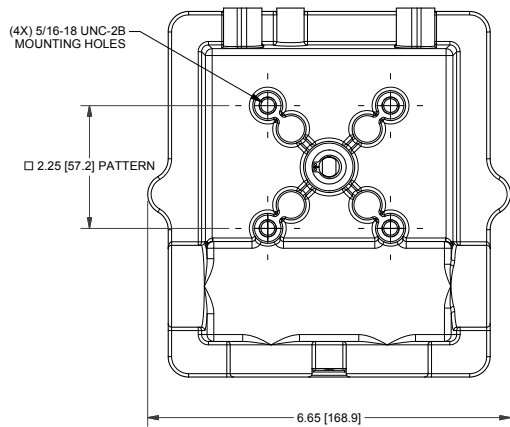

DXP-L21BSMB

Switchbox DXP and DXS

Enclosure	Tropicalized aluminum
Bus/Sensor	(2) GO™ Switches SPDT hermetic seal
Area Classification	Explosion proof / flame proof
Visual Display	90° Black OPEN, Yellow CLOSED
Shaft	1/4" DD 304 stainless steel
Conduit Entries	(2) M20
O-Rings	Buna-N
Pilot	No pilot device(s)
Spool Valve	No spool valve
Valve Cv	No valve Cv
Manual Override	No manual override
Regional Certification	No regional certification
N Switch	No N Switch

CI I Div 1, Grps C-D; CI I Div 2, Grps A-D; Type 4X
Ex d IIB + H₂ T6 Gb, IP66/67
-50 C ≤ Ta ≤ 60 C
SIRA 07ATEX1273X IECEX SIR 07.0093X
SWITCH: SPDT 4A/120VAC; 3A/24VDC Hermetically Sealed

Model #:

Serial #:

Electrol
www.electrosupply.com
sales@electrosupply.com
1-800-663-6576