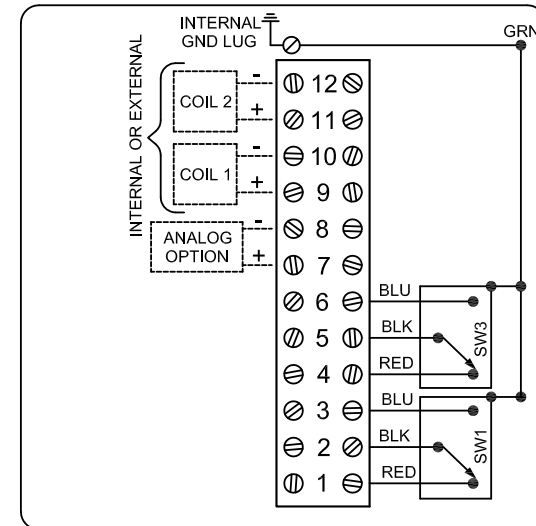

DXP-L21BSMB

Switchbox DXP and DXS

Enclosure	Tropicalized aluminum
Bus/Sensor	(2) GO™ Switches SPDT hermetic seal
Area Classification	Explosion proof / flame proof
Visual Display	90° Black OPEN, Yellow CLOSED
Shaft	1/4" DD 304 stainless steel
Conduit Entries	(2) M20
O-Rings	Buna-N
Pilot	No pilot device(s)
Spool Valve	No spool valve
Valve Cv	No valve Cv
Manual Override	No manual override
Regional Certification	No regional certification
N Switch	No N Switch

CI I Div 1, Grps C-D; CI I Div 2, Grps A-D; Type 4X
Ex d IIB + H₂ T6 Gb, IP66/67
-50 C ≤ Ta ≤ 60 C
SIRA 07ATEX1273X IECEX SIR 07.0093X
SWITCH: SPDT 4A/120VAC; 3A/24VDC Hermetically Sealed

Model #:

Serial #:

Electrol
www.electrosupply.com
sales@electrosupply.com
1-800-663-6576