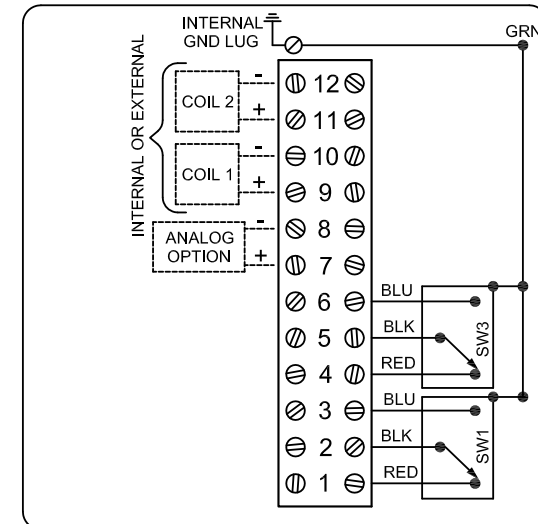

DXP-L211N3B

Switchbox DXP and DXS

Enclosure	Tropicalized aluminum
Bus/Sensor	(2) GO™ Switches SPDT hermetic seal
Area Classification	Explosion proof / flame proof
Visual Display	3 way, 90° L Port
Shaft	NAMUR 304 stainless steel
Conduit Entries	(4) M20
O-Rings	Buna-N
Pilot	No pilot device(s)
Spool Valve	No spool valve
Valve Cv	No valve Cv
Manual Override	No manual override
Regional Certification	No regional certification
N Switch	No N Switch