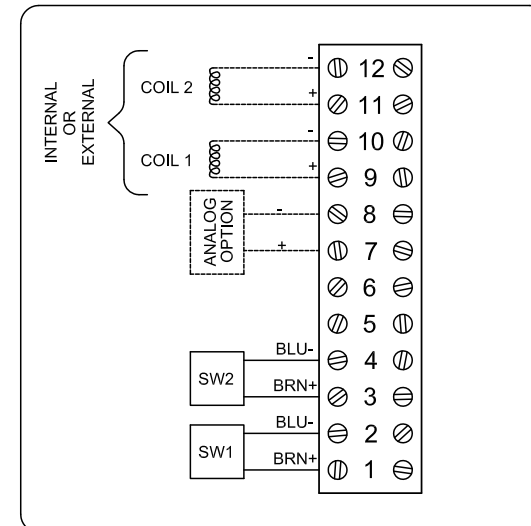

DXP-E2WGNEB

Switchbox DXP and DXS

Enclosure	Tropicalized aluminum
Bus/Sensor	(2) P+F NJ2-V3-N inductive NAMUR
Area Classification	No approvals
Visual Display	Standard 90° Green OPEN, Red CLOSED
Shaft	NAMUR 304 stainless steel
Conduit Entries	(2) 3/4" NPT
O-Rings	Buna-N
Pilot	No pilot device(s)
Spool Valve	No spool valve
Valve Cv	No valve Cv
Manual Override	No manual override
Regional Certification	No regional certification
N Switch	No N Switch