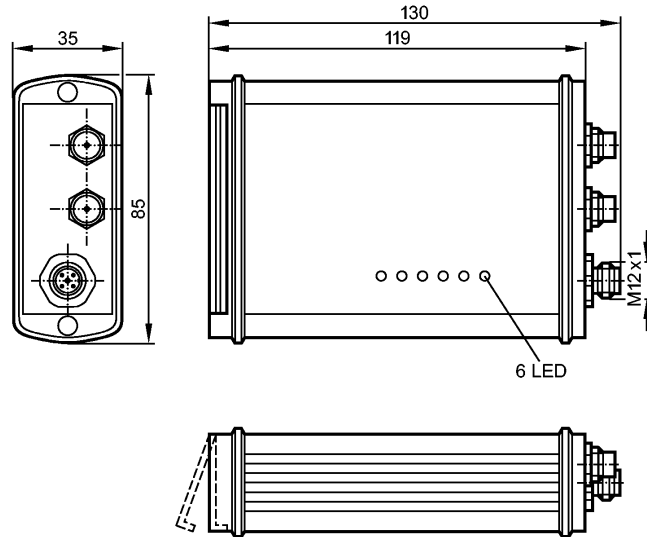

no longer available - archive entryreplaced by: CR3106

**ecomat100**<sup>®</sup>

CR3104

R360/CANcom/GPS III

Control systems for mobile vehicles

- 1: SMA aerial connector
- 2: CANopen interface
- 3: protective cover
- 4: SIM card
- 5: RS-232 interface

Product characteristics

Datasheet in PDF format: [CR3104.pdf](#)

CAN GSM triband radio modem  
for the transfer of SMS messages and data packages  
10...30 V DC

Mechanical data

Weight [kg] 0.473

Remarks

Pack quantity [piece] 1