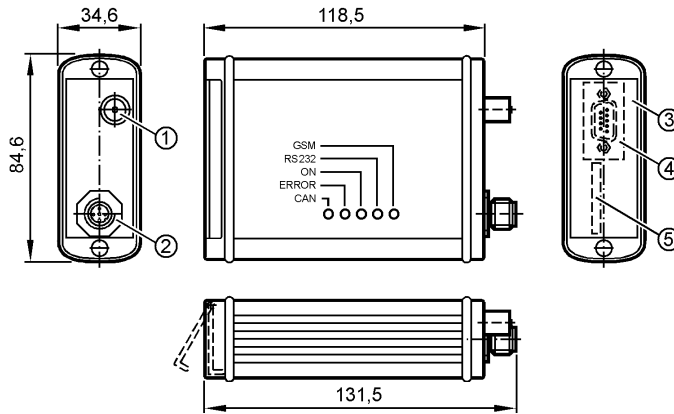

no longer available - archive entryreplaced by: CR3105

ecomat100
CR3103

R360/CANcom III

Control systems for mobile vehicles

- 1: FME antenna connector
- 2: CANopen interface
- 3: protective cover
- 4: RS-232 interface
- 5: SIM card

Product characteristics

Datasheet in PDF format: [CR3103.pdf](#)

CAN GSM triband radio modem
for the transfer of SMS messages and data packages

10...30 V DC

Mechanical data

Weight	[kg]	0.457
--------	------	-------