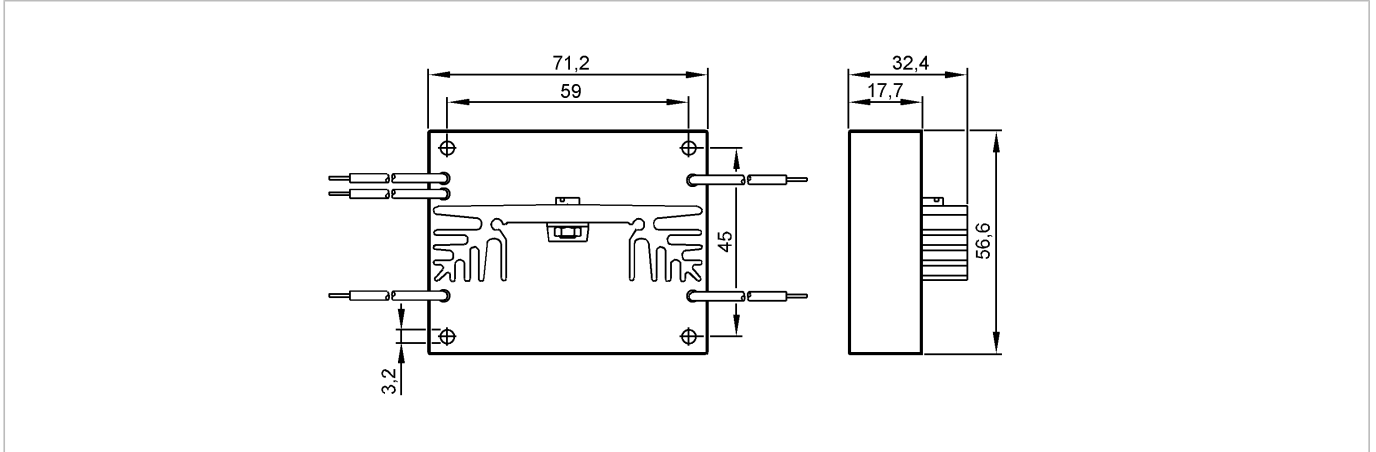

no longer available - archive entry

ecomat100[®]

CR3007

R360/PWM-ANALOG-MODULE/0.5A

Control systems for mobile vehicles

Product characteristics

Datasheet in PDF format: CR3007.pdf

PWM / analog module

0.5 A

Mechanical data

Weight [kg] 0.163

Remarks

Pack quantity [piece] 1

ifm efector, inc. • 1100 Atwater Drive • Malvern • PA 19355 — We reserve the right to make technical alterations without prior notice. — US — CR3007 — 29.11.2004