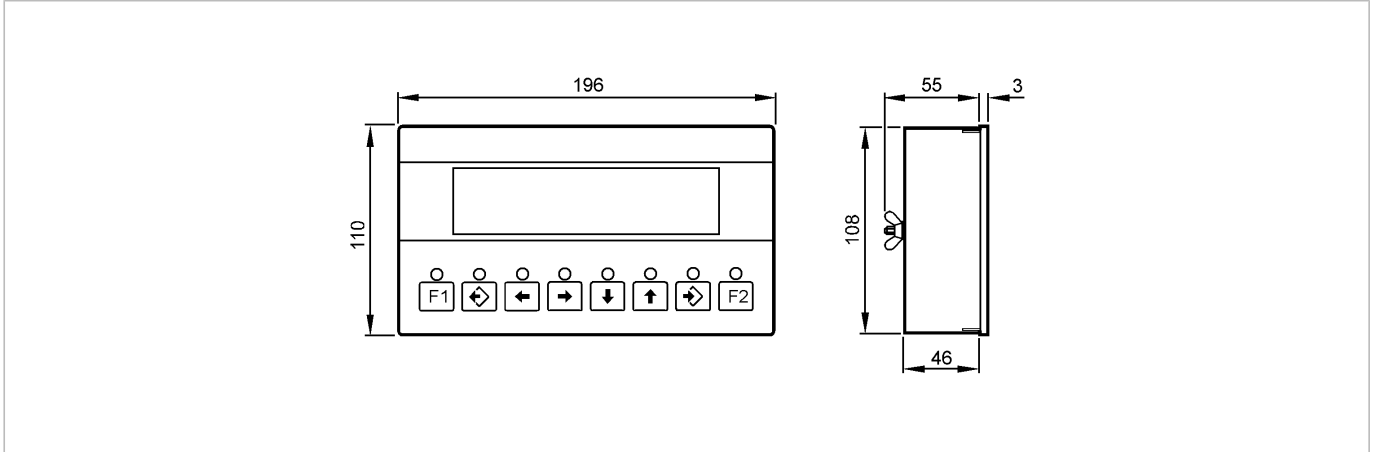

Article discontinued as of 31.March 2017

ecomat100[®]

CR1031

R360/TDM/STANDARD/8I/LED

Control systems for mobile vehicles

Product characteristics

Datasheet in PDF format: [CR1031.pdf](#)

TDM DialogModule

8 cursor keys and status LEDs freely programmable

10...32 V DC

Mechanical data

Type of mounting

panel

Weight

[kg]

1.087