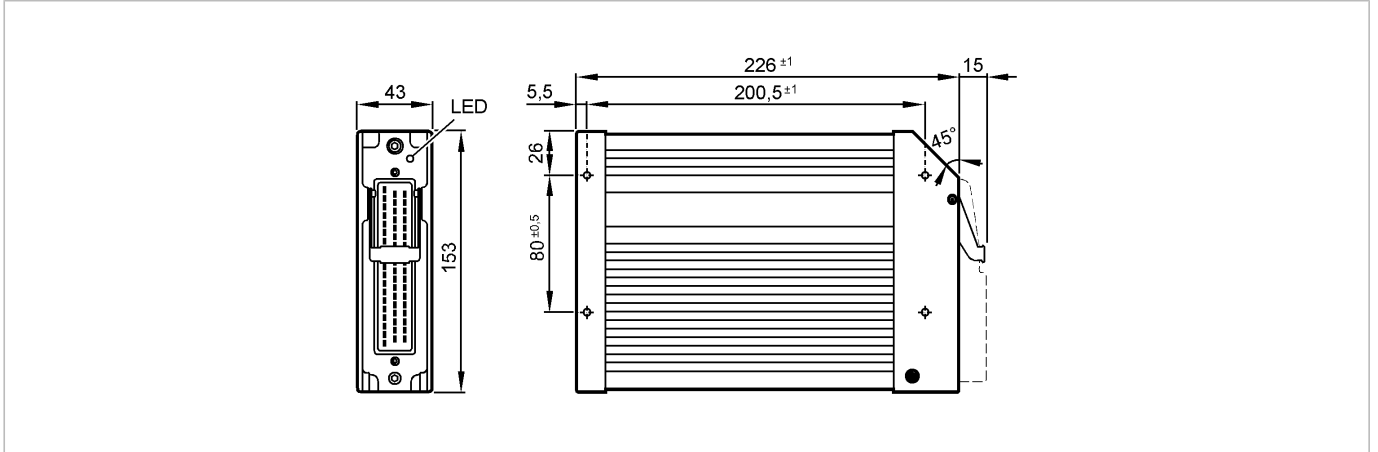

no longer available - archive entryreplaced by: CR0505

ecomat100[®]

CR0501

R360/24VDC/COMPACT/IEC/CPU

Control systems for mobile vehicles

Product characteristics

Datasheet in PDF format: [CR0501.pdf](#)

Programmable mobile controller
type R 360

Programming according to IEC 61131-3

e1 type approval

24 V DC

Tests / approvals

MTTF [Years] 39

Mechanical data

Weight [kg] 1.961

Remarks